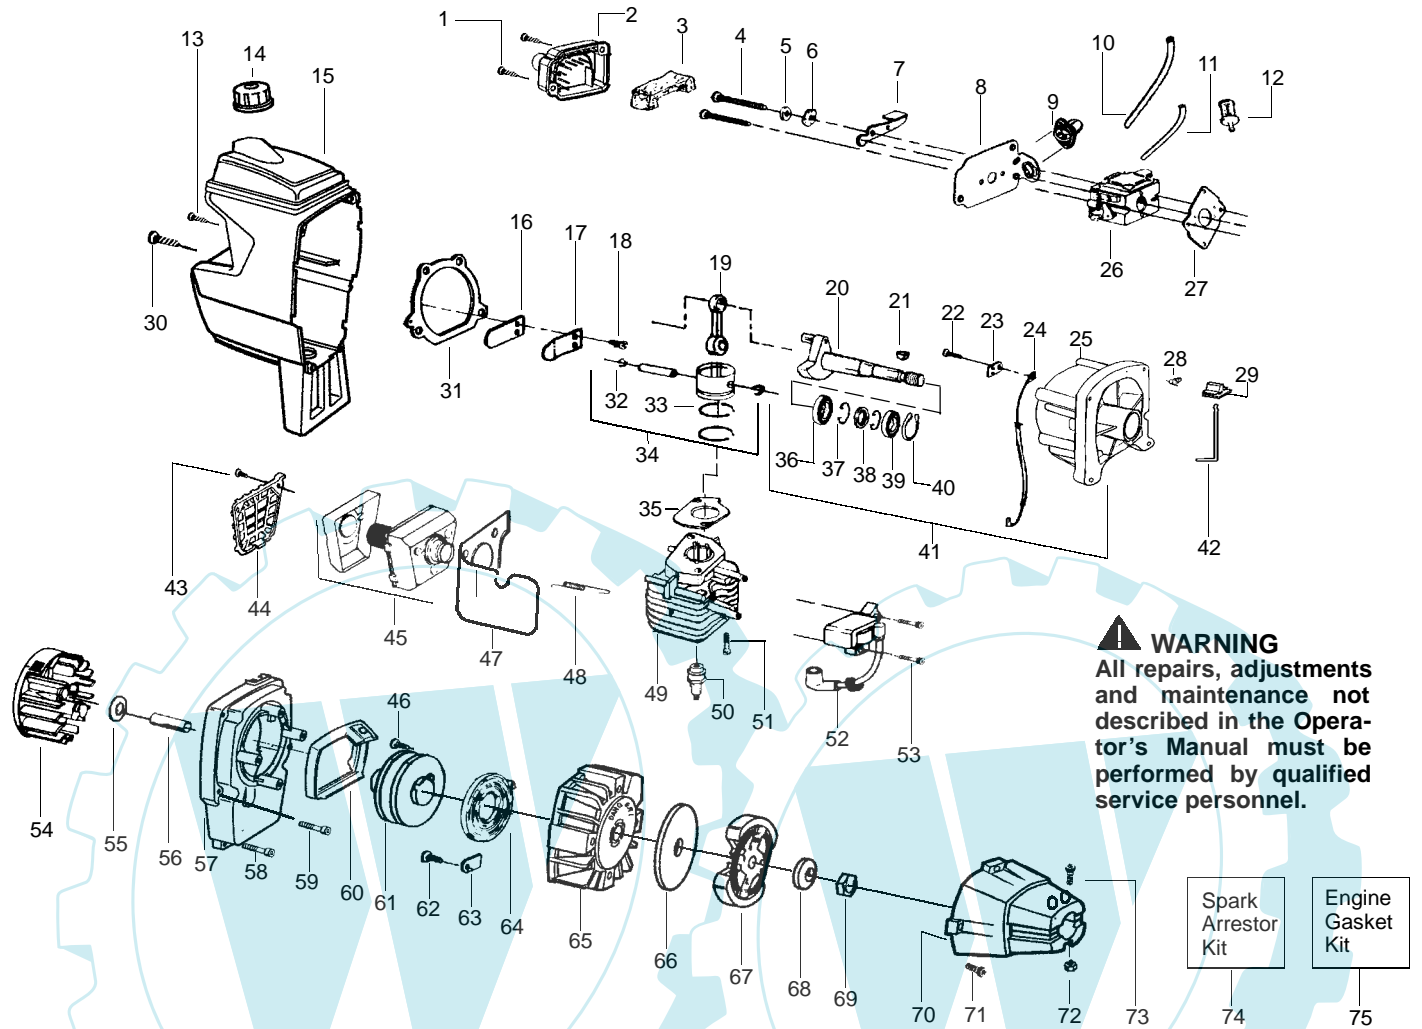

PARTS LIST NO. 530086365		BRICOMARCHE PARTS LIST	MODEL(s) 31WT	
DATE 8/15/02	Replaces 2/16/01 - 530086365		Note: Illustration may differ from actual model due to design changes	PAGE NO. 2

Ref.	Part No.	Description	Ref.	Part No.	Description	Ref.	Part No.	Description
1.	530015650	Screw	28.	530027545	Switch Ramp	54.	530039189	Flywheel Ass'y.
2.	530054589	Air Filter Cover	29.	530038309	Switch Cover	55.	530016030	Washer
3.	530054627	Air Filter Foam	30.	530015771	Screw	56.	530027511	Spacer-Clutch
4.	530015849	Screw	31.	530069276	Gasket-C'case/Shroud	57.	530027948	Fan Housing
5.	530015852	Choke Spacer	32.	530015162	Piston Pin Retainer	58.	530016315	Screw
6.	530015254	Washer	33.	530025875	Piston Ring (2)	59.	530015770	Screw
7.	530038103	Choke Shutter	34.	530069277	Piston Kit (Incls. 32, 33 & Pin)	60.	530054723	Retainer/Eyelet Ass'y
8.	530054594	Choke Plate	35.	530069276	Gasket-Cylinder	61.	530071387	Starter Pulley Kit (Incls. 46)
9.	530047721	Bulb Ass'y.	36.	530032103	Inner Bearing	62.	530015496	Screw
10.	530069216	Kit-Fuel Line (large)	37.	530015787	Retaining Ring	63.	530027523	Retainer
11.	530069247	Kit-Fuel Line (small)	38.	530019158	Crankshaft Seal	64.	530027531	Starter Spring
12.	530095646	Fuel Pick-up Ass'y.	39.	530032102	Outer Bearing	65.	530014009	Assy-Pulley Hsg.
13.	530015772	Screw	40.	530015789	Retaining Ring-C'shaft	66.	530094189	Washer-Clutch
14.	530014347	Fuel Cap Ass'y.	41.	530014015	Crankcase/Crankshaft Ass'y. (Incls. 20, 25 & 36-40)	67.	530069254	Kit-Clutch Ass'y.
15.	530054651	Shroud/Tank Ass'y.	42.	530027959	Switch Spring	68.	530015796	Washer-Bevel
16.	530027593	Reed Valve	43.	530015717	Screw	69.	530016320	Nut
17.	530054596	Reed Stop	44.	530027781	Muffler Guard	70.	530014017	Clutch Housing Ass'y.
18.	530016064	Screw	45.	530069310	Muffler Kit	71.	530015770	Screw
19.	530010960	Connecting Rod Ass'y.	46.	530016080	Screw	72.	530015768	Locknut.
20.	530010934	Crankshaft Ass'y.	47.	530053346	Heat Shield/Air Dam	73.	530015767	Screw
21.	530015126	Flywheel Key	48.	530036409	Muffler Spring	74.	952701612	Spark Arrestor Kit
22.	530015780	Screw	49.	530069628	Cylinder Kit	75.	530069276	Engine Gasket Kit (Incls. 27, 31 & 35)
23.	530027546	Insulator Switch	50.	952030249	Spark Plug (RCJ-6Y)			
24.	530027547	Leadwire Ass'y.	51.	530001624	Screw			
25.	530014016	Crankcase Ass'y. (Incls. 36-39)	52.	530039134	Ignition Module			
26.	530071332	Carburetor Ass'y. Kit (Incls. Limiter Caps)	53.	530016357	Screw			
27.	530069276	Gasket-Carburetor						

✓ = NEW PART NUMBER FOR THIS IPL

★ = REFER TO THE SERVICE REFERENCE INDICATED FOR MORE INFORMATION. (LOCATED AT END OF IPL)