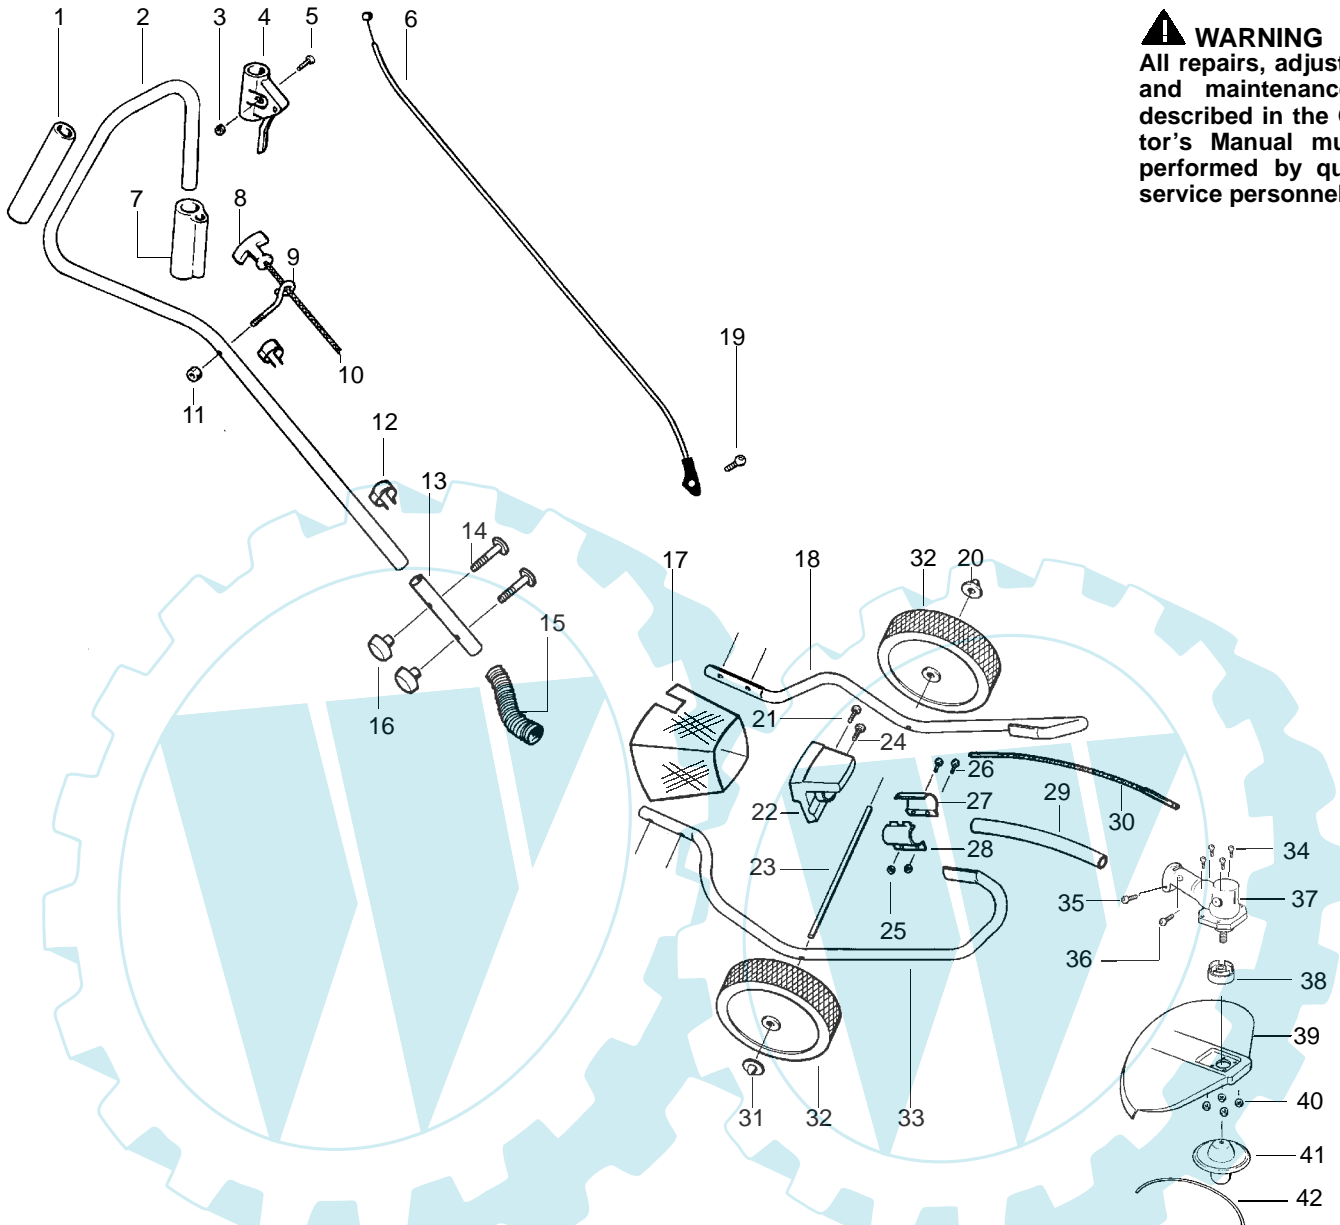

PARTS LIST NO. 530086365		BRICOMARCHE PARTS LIST	MODEL(s) 31WT
DATE 8/15/02	Replaces 2/16/01 - 530086365		NOTE: Illustration may differ from actual model due to design changes

⚠ WARNING
All repairs, adjustments and maintenance not described in the Operator's Manual must be performed by qualified service personnel.

Ref.	Part No.	Description	Ref.	Part No.	Description	Ref.	Part No.	Description
1.	530095847	Grip	19.	530015775	Screw	36.	530016371	Screw
2.	530054587	Upper Handle	20.	530054582	Push Nut	37.	530071584	Gearbox Ass'y.
3.	530016284	Locknut	21.	530016319	Screw	38.	530095814	Dust Cup
4.	530010959	Throttle Hsg. Ass'y.	22.	530054762	Front Retainer Ass'y.	39.	530095840	Shield
5.	530015774	Screw	23.	530054495	Axle	40.	530016284	Nut
6.	530054626	Throttle Cable	24.	530015940	Screw	41.	530095854	Cutting Head w/Line Ass'y.
7.	530054494	Grip (Closed)	25.	530016124	Nut	42.	952711567	Line (12PK)
8.	530027569	Starter Handle	26.	530015650	Screw			Not Shown
9.	530054588	Rope Guide	27.	530054593	Clamp Left	530163109	Operator Manual	
10.	530069421	Rope Kit	28.	530054592	Clamp Right	530047899	Decal Shaft Warning	
11.	530015515	Locknut	29.	530071330	Driveshaft Ass'y.	530054664	Decal On/Off	
12.	530015982	Cable Clamp	30.	530095842	FlexShaft			
13.	530095851	Lower Handle	31.	530054582	Push Nut			
14.	530054631	Bolt	32.	530071335	Wheel Kit			
15.	530054595	Air Filter Hose	33.	530054586	Frame Right			
16.	530016119	T-Knob	34.	530015709	Screw			
17.	530054584	Inlet Screen	35.	530016014	Screw			
18.	530054585	Frame Left						

Carburetor Assembly No. 530071332 - WT583

⚠ WARNING
All repairs, adjustments and maintenance not described in the Operator's Manual must be performed by qualified service personnel.

Ref.	Part No.	Description
1.	530038478	Limiter Cap (Low-tan)
2.	530038479	Limiter Cap (High-brown)
3.	530069829	Carburetor Repair Kit (KIT= Indicates Contents)
4.	530069844	Gasket/Diaphragm Kit (●=Indicates Contents)