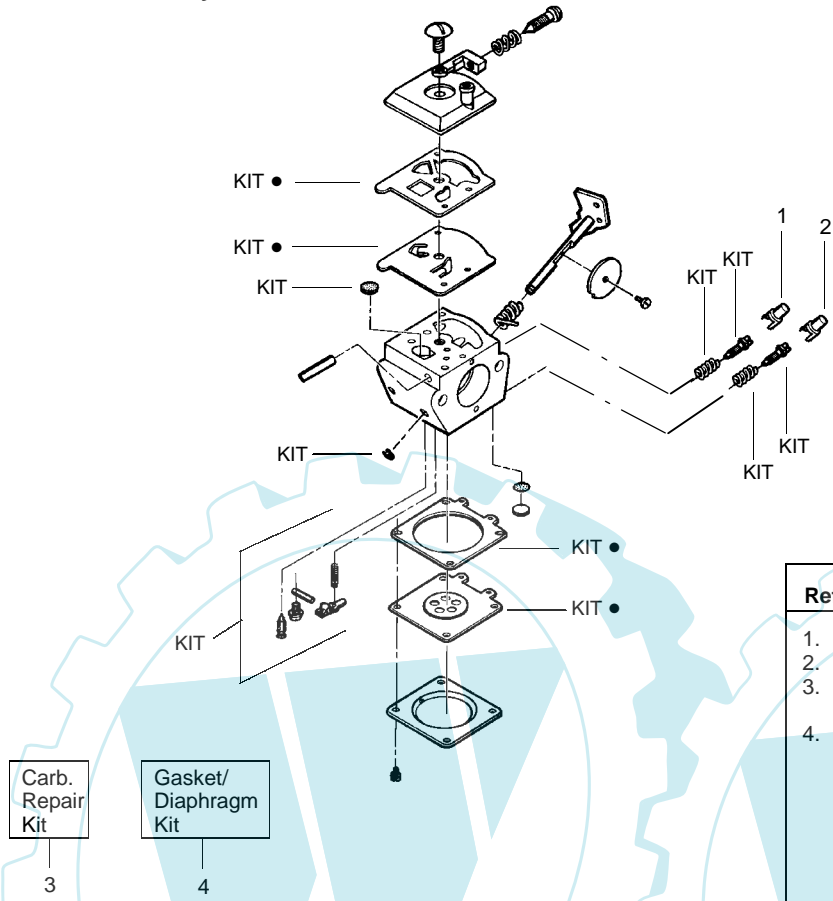

PARTS LIST NO. 530086365		BRICOMARCHE PARTS LIST	MODEL(s) 31WT	
DATE 8/15/02	Replaces 2/16/01 - 530086365		NOTE: Illustration may differ from actual model due to design changes	PAGE NO. 3

Carburetor Assembly No. 530071332 - WT583

⚠ WARNING
All repairs, adjustments and maintenance not described in the Operator's Manual must be performed by qualified service personnel.

Ref.	Part No.	Description
1.	530038478	Limiter Cap (Low-tan)
2.	530038479	Limiter Cap (High-brown)
3.	530069829	Carburetor Repair Kit (KIT= Indicates Contents)
4.	530069844	Gasket/Diaphragm Kit (●=Indicates Contents)

✓ = NEW PART NUMBER FOR THIS IPL ★ = REFER TO THE SERVICE REFERENCE INDICATED FOR MORE INFORMATION. (LOCATED AT END OF IPL)
● = THESE PARTS ARE ILLUSTRATED FOR CLARITY. ORDER COMPLETE ASSEMBLY.